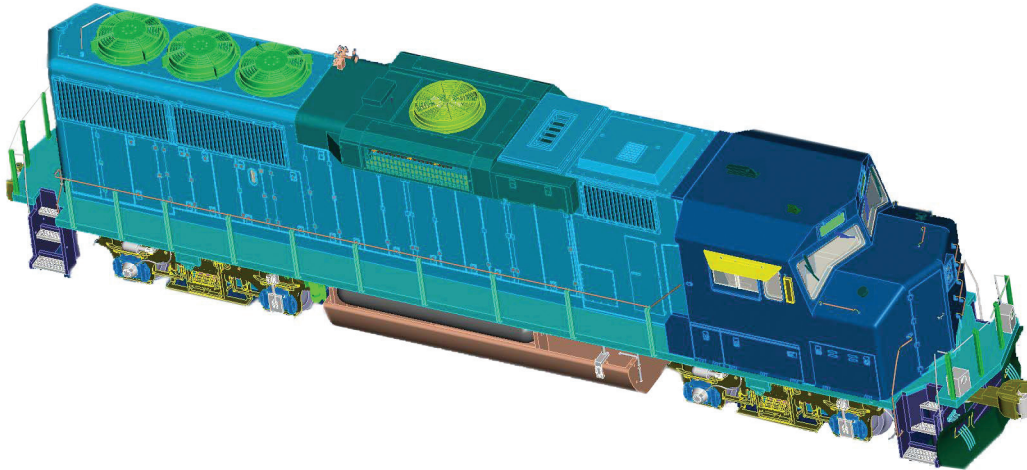

GP59, GP60 & GP60M

AML 3D Engineering CA drawing of GP60M

**1:29 Scale • 45mm Gauge • Rugged plastic body
0~24 V DC • 25.89" x 4.76" x 6.67" • DCC/RCC and sound ready**

PRODUCTION INFORMATION			
ORDER	SKU	DESCRIPTION	PRICE
	G801-01A	GP60 - Santa Fe, Blue/Yellow #4022	\$550.00
	G801-01B	GP60 - Santa Fe, Blue/Yellow #4035	\$550.00
	G801-02A	GP60 - Rio Grande, Black/Orange #3154	\$550.00
	G801-02B	GP60 - Rio Grande, Black/Orange #3156	\$550.00
	G801-03A	GP60 - Union Pacific, Yellow/Gray #1994	\$550.00
	G801-03B	GP60 - Union Pacific, Yellow/Gray #2098	\$550.00
	G801-04A	GP60 - Southern Pacific, Gray/Red #9757	\$550.00
	G801-05A	GP60 - Southern Pacific, Gray/Red #9785	\$550.00
	G801-06A	GP60 - Vermont Railway, Red/White #381	\$550.00
	G801-07A	GP60 - Norfolk Southern, Black/White #7100	\$550.00
	G801-08A	GP60 - Norfolk Southern "Operation Lifesaver", Black/White #7140	\$550.00
	G801-09A	GP60 - CSX Transportation, Blue/Yellow #6897	\$550.00
	G801-09B	GP60 - CSX Transportation, Blue/Yellow #6899	\$550.00
	G801-51A	GP60M - Santa Fe, Aluminum/Red #100	\$550.00
	G801-51B	GP60M - Santa Fe, Aluminum/Red #101	\$550.00
	G801-51C	GP60M - Santa Fe, Aluminum/Red #144	\$550.00
	G801-51D	GP60M - Santa Fe, Aluminum/Red #157	\$550.00
	G801-52A	GP60M - BNSF "Heritage", Green/Orange #117	\$550.00
	G801-52B	GP60M - BNSF "Heritage", Green/Orange #145	\$550.00
	G801-53A	GP60M - BNSF "Wedge" Logo, Black/Orange #130	\$550.00
	G801-53B	GP60M - BNSF "Wedge" Logo, Black/Orange #150	\$550.00
	G801-10	GP59 - Norfolk Southern "Southern Railway" 100th Anniversary, Green/Gray #4610	\$550.00